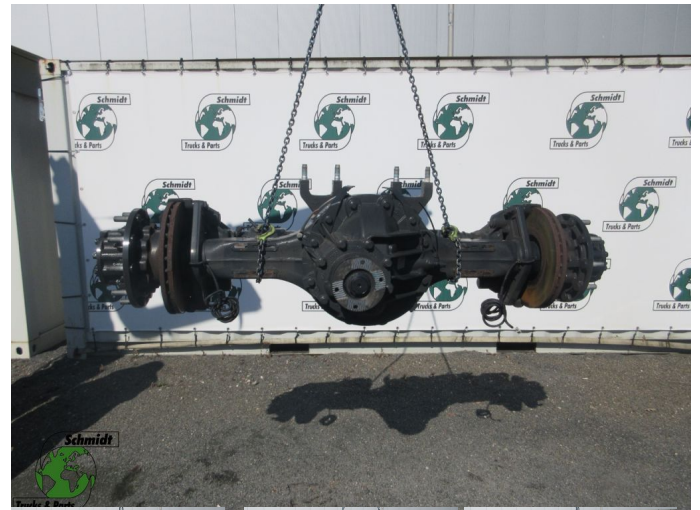

Beschreibung

MAN 18.510 EURO 6 MODEL 2022

PART 81.35010-6301 / HY-1350.12 RATIO 2,533/1=38:15

WG 875 LOC DELTA