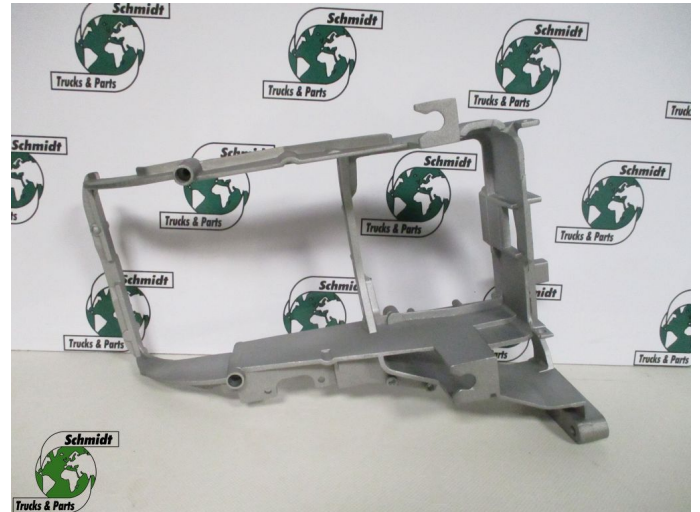

T.: [+31 24 378 00 44](tel:+31243780044)

E.: [info@schmidt-](mailto:info@schmidt-trucks.com)

trucks.com

De Ren 1

6562 JJ, Groesbeek

Nederland

DAF 1372802 Koplamp alu steun Rechts

Construction	Chassis part
Id	2877684
Mileage	0 km
Fuel	Other
General state	Very good
Technical state	Very good
Optical state	Very good
Serial number	1372802 Koplamp alu steun Rechts

Description

Daf CF Model 2001 tot 2013

Part 1372802

Koplamp alu steun Rechts