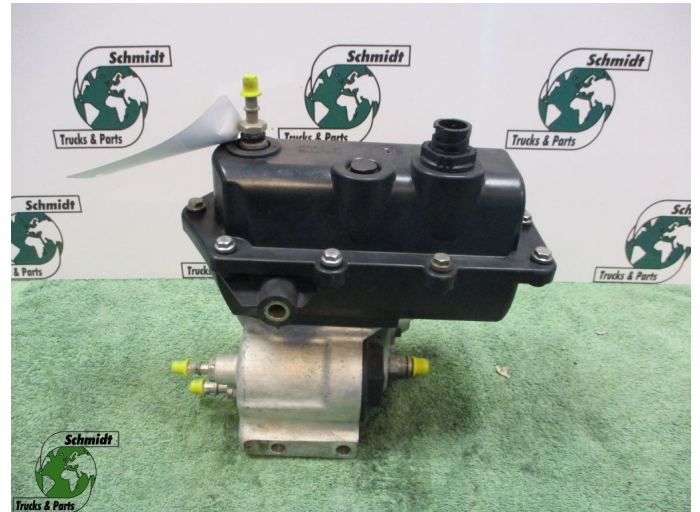

## Mercedes-Benz A 000 140 09 78 AD BLUE POMP

Construction	Fuel pump
Id	2878990
Mileage	0 km
Fuel	Other
General state	Good
Technical state	Good
Optical state	Good
Serial number	A 000 140 09 78

### Description

MERCEDES-BENZ AD BLUE POMP

PART NR: A 000 140 09 78

WG 277