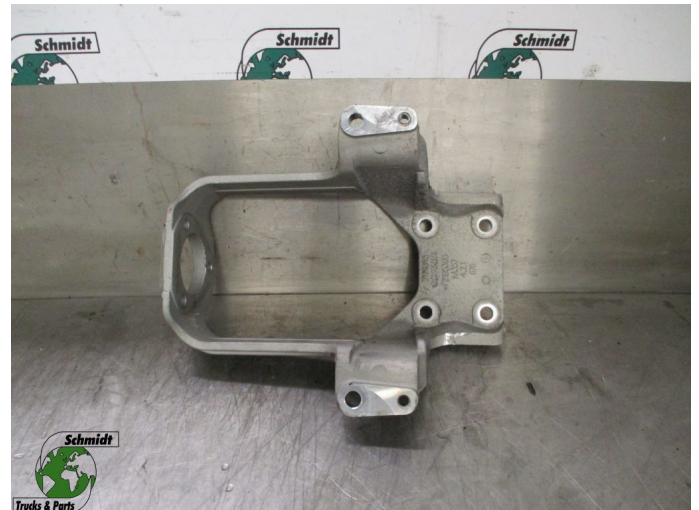

# Scania G450 2179685 BEUGEL SCHOKDEMPER CABINE EURO 6

<b>Construction</b>	Chassis part
<b>Id</b>	2882215
<b>Mileage</b>	0 km
<b>Fuel</b>	Other
<b>General state</b>	Good
<b>Technical state</b>	Good
<b>Optical state</b>	Good
<b>Serial number</b>	2179685

## Description

SCANIA G450 BEUGEL SCHOKDEMPER CABINE EURO 6

PART NR: 2179685

WG 706 VAT 02