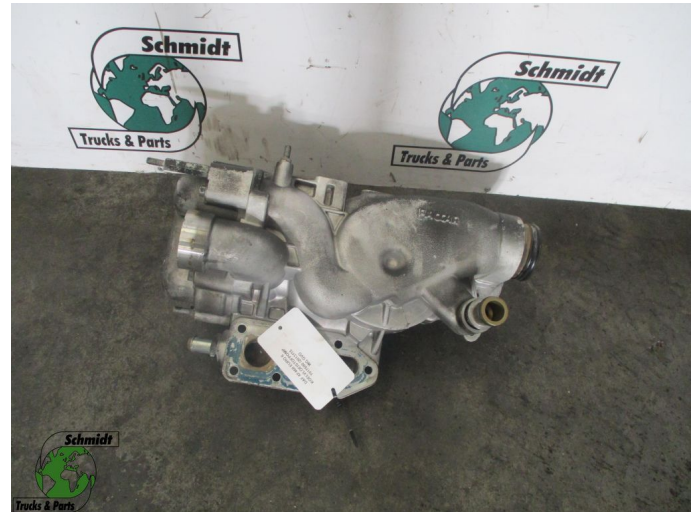

## DAF XF106 1917690 / 2013115 KOELVLOEISTOFPOMP EURO 6

Construction	Cooling system
Id	2882829
Mileage	0 km
Fuel	Other
General state	Good
Technical state	Good
Optical state	Good
Serial number	1917690

### Description

DAF XF106 KOELVLOEISTOFPOMP  
EURO 6

PART NR: 1917690 / 2013115

WG GVO