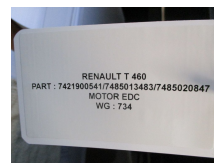

Description

Reaunalt T 460 model 2018

Part 7421900541/7485013483/7485020847

WG 734 / 708

RENAULT T 460
PART : 7421900541/7485013483/7485020847
MOTOR EDC
WG : 734