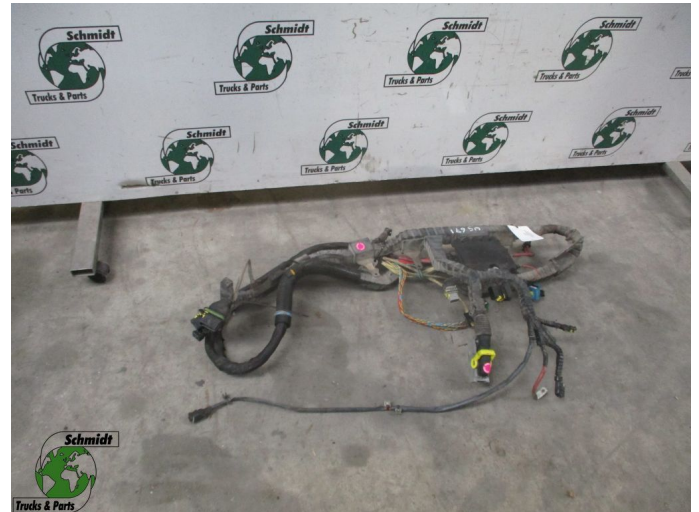

T.: [+31 24 378 00 44](tel:+31243780044)

E.: [info@schmidt-](mailto:info@schmidt-trucks.com)

trucks.com

De Ren 1

6562 JJ, Groesbeek

Nederland

DAF 2044375 KABELBOOM DAF XF CF EURO 6

Construction	Electronics
Id	2883538
Mileage	0 km
Fuel	Other
General state	Good
Technical state	Good
Optical state	Good
Serial number	2044375

Description

DAF XF 106 MOTOR KABELBOOM
PART 2044375 / 2044379
WG 671 / RM530 / RM670