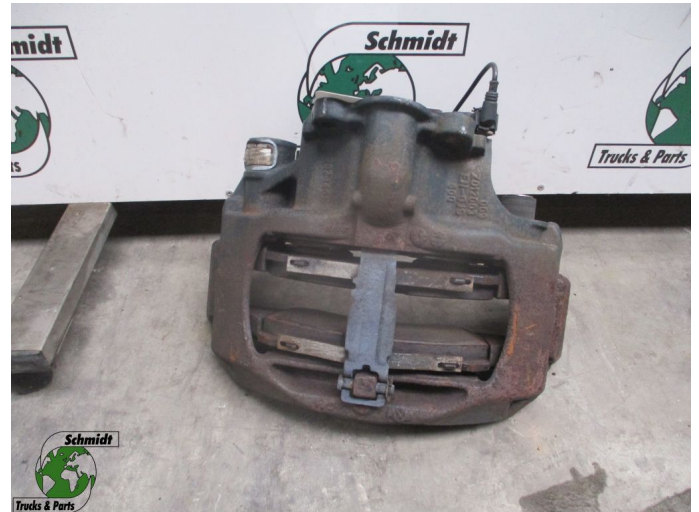

## Iveco HIWAY 5801341083 REMKLAUW LA EURO 6

Construction	Brake caliper
Id	2883609
Mileage	0 km
Fuel	Other
General state	Good
Technical state	Good
Optical state	Good
Serial number	5801341083

### Description

IVECO HIWAY REMKLAUW LA  
EURO 6

PART NR: 5801341083

WG 737 LOC: RK068