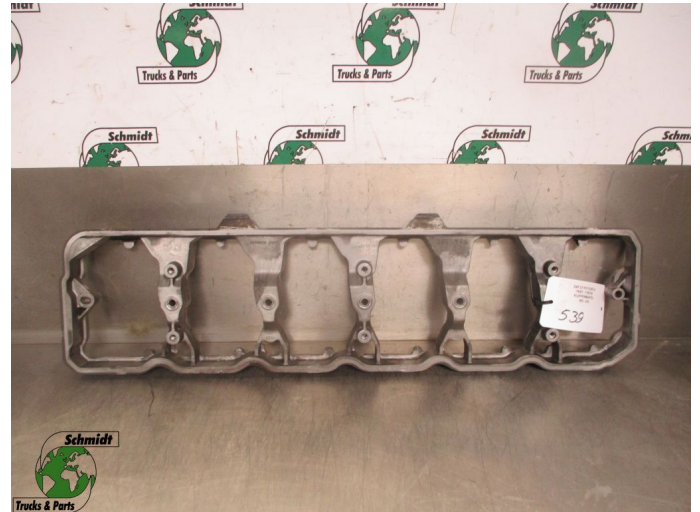

## DAF 1706192 KLEPPENMANTEL PX 7 EURO 6

<b>Construction</b>	Engine part
<b>Id</b>	2883959
<b>Mileage</b>	0 km
<b>Fuel</b>	Other
<b>General state</b>	Good
<b>Technical state</b>	Good
<b>Optical state</b>	Good
<b>Serial number</b>	1706192

### Description

KLEPPEN MANTEL DAF PX 7 EURO 6  
PART 1706192  
WG 539 / WG RM498