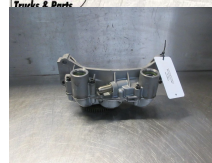

## DAF XF460 1973051 MOTOROLIEPOMP EURO 6

<b>Construction</b>	Engine part
<b>Id</b>	2888134
<b>Mileage</b>	0 km
<b>Fuel</b>	Other
<b>General state</b>	Good
<b>Technical state</b>	Good
<b>Optical state</b>	Good
<b>Serial number</b>	1973051

### Description

DAF XF460 MOTOROLIEPOMP  
EURO 6

PARTNR.: 1973051  
WG: RM605

DAF XF460 EURO 6  
MOTOROLIEPOMP  
1973051  
WG RM605