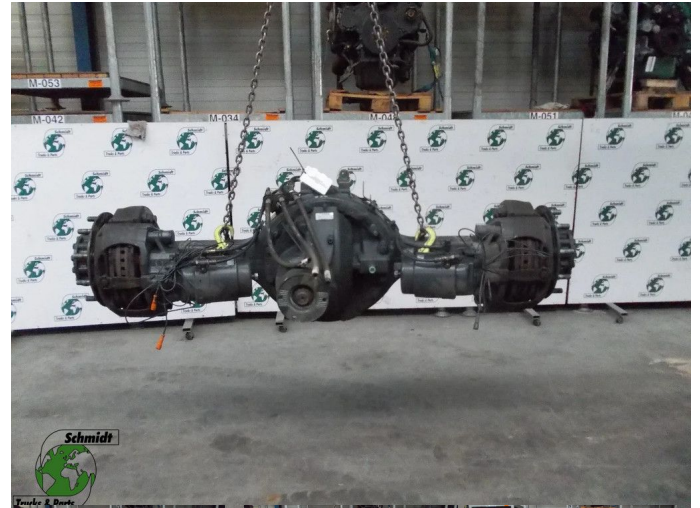

Description

IVECO S WAY 440S46 EURO 6 MODEL 2022
PART AS 5802047897//
KLOK NR 42560546 RATIO 1,370
WIELKLAUW 7186804
REMCLAUW 42568071 R//42568072 L //
WG 832 LOC GPL 041