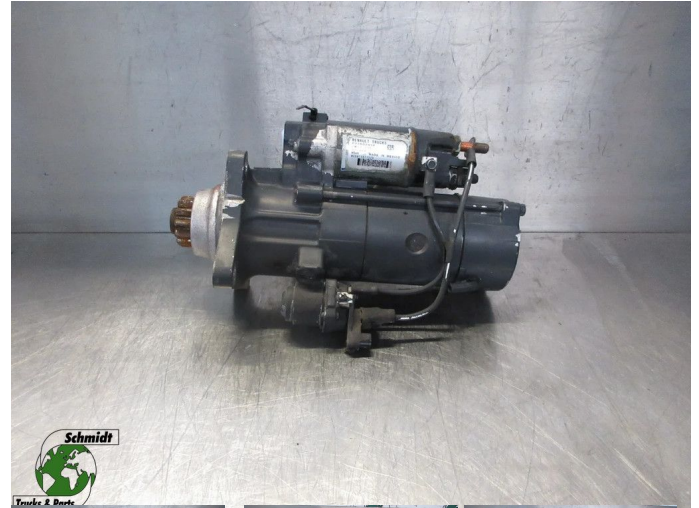

Description

RENAULT T 520 EURO 6
PART 22602934
WG 490 // 936

RENAULT TRUCKS
P22602934
TM 17-234
V47526
MEAX - MADE IN MEXICO
W009T667J27X